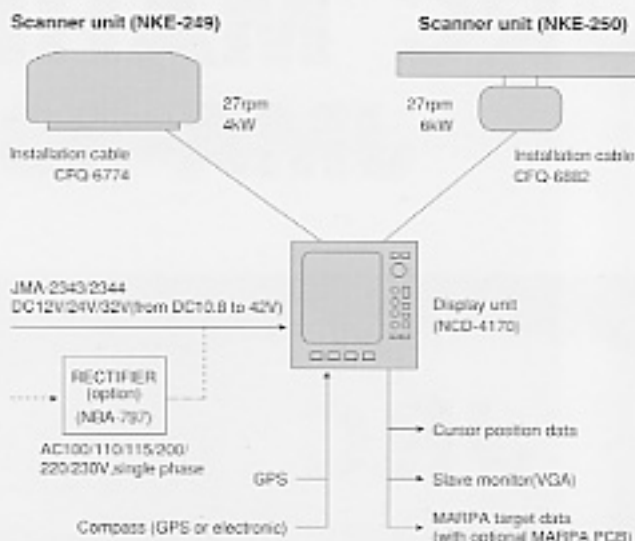

SPECIFICATIONS

Scanner unit (NKE-249 ; Radome)

● Dimensions	Height: 275mm (11"), Diameter of radome: 620mm (24.8")
● Mass	Approx. 10.5kg
● Polarization	Horizontal
● Beam width	
Horizontal (-3dB)	4°
Vertical (-3dB)	25°
Side lobe level	Less than -21dB within 10° of main beam
● Rotation speed	Approx. 27 rpm
● Frequency	9410 ± 30 MHz
● Peak power	4kW
● Pulse length/repetition frequency	0.05µs/2250 Hz (0.125, 0.25, 0.5, 0.75, 1.5ms(S)) 0.25µs/1700 Hz (1.5ms(L), 3ms(S)) 0.5µs/1200 Hz (3ms(L), 6ms(S)) 1.0µs/600 Hz (6ms(L), 12ms, 24ms, 36ms, 48ms (S:Short, L:Long))

Scanner unit (NKE-250 ; Open Array)

● Dimensions	Height: 17.3inches, Swing circle: 18.8inches
● Mass	Approx. 52.8pounds
● Polarization	Horizontal
● Beam width	
Horizontal (-3dB)	2°
Vertical (-3dB)	30°
Side lobe level	Less than -25dB within 10° of main beam Other than -26dB within 10° of main beam
● Rotation speed	NKE-250: Approx. 27 rpm
● Frequency	9410 ± 30 MHz
● Peak power	6kW
● Pulse length/repetition frequency	0.05µs/2250 Hz (0.125, 0.25, 0.5, 0.75, 1.5ms(S)) 0.25µs/1700 Hz (1.5ms(L), 3ms(S)) 0.5µs/1200 Hz (3ms(L), 6ms(S)) 1.0µs/600 Hz (6ms(L), 12ms, 24ms, 36ms, 48ms, 60ms (S:Short, L:Long))

CONNECTION DIAGRAM

Display unit (NCD-4170)