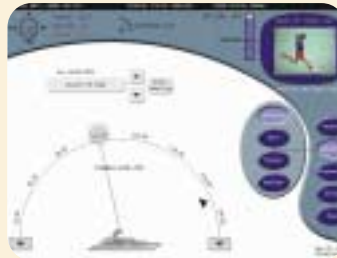

**The main screen** – A single touch is all that is required to select any of the most popular satellites. From this screen you can also read heading, tracking levels or move on to specific diagnostics related to the antenna, satellites and set up modes.

**Figure 1** – This screen is an example of an antenna management screen. It shows the list of viewable satellites based on your vessel's position. Switching to a different satellite is just a touch away.

**Figure 2** – This screen indicates the 9-minute signal strength history being received from the selected satellite.

At all times the video screen shows what is outputting on your television, so the controller can be installed wherever is practical on your vessel and you can still refer to the image being viewed.

Figure 1

Figure 2